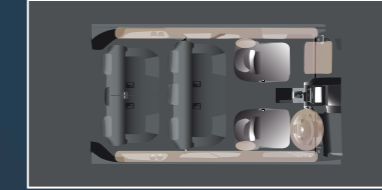

٦ وسائد هوائية D / P / S / C

6 AIRBAGS D/P/S/C