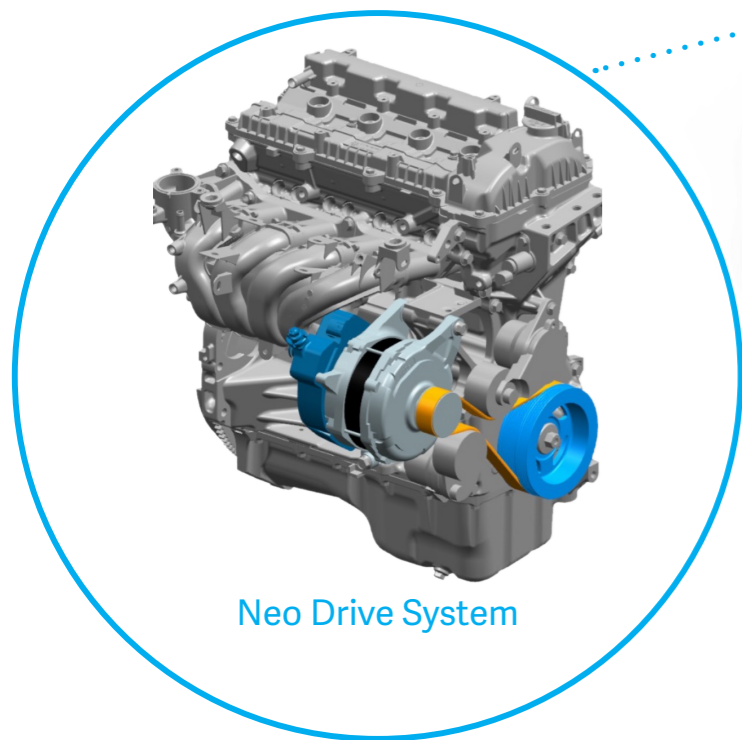

Neo Drive System